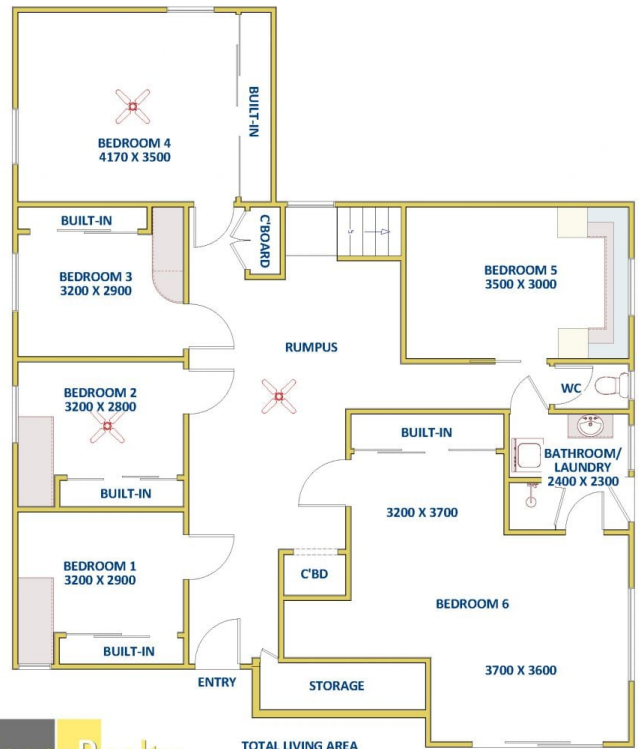

With 9 good sized fully furnished rooms, 2 shared bathrooms, huge kitchen and living area. This house is ideal for Students and young professionals. With a variety of rooms to suite all budgets

Each room contains bed, desk, chair and bar fridge.

TOTAL LIVING AREA
APPROX 128 SQ.M

FIRST LEVEL

TOTAL LIVING AREA
APPROX 140 SQ.M

GROUND LEVEL

FLOOR DIAGRAM
****NOT TO SCALE****
 This drawing has been prepared for marketing purposes.
 Dimensions are a guide only.