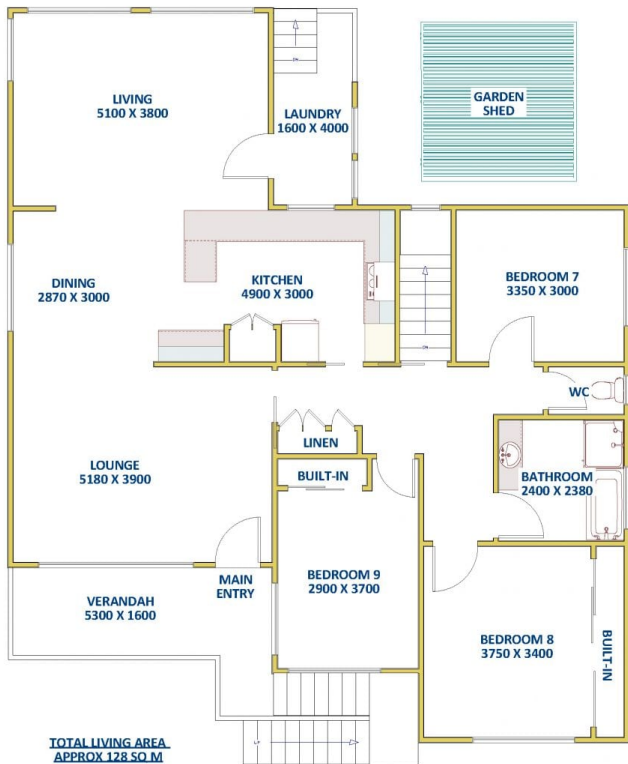

11 Turana Parade North Lambton NSW

9 🛏 2 🚿

This beautifully presented property has rooms available, only minutes walk to the main gate of Newcastle University.

Type : House

Price : \$550.00 per week

View : <https://www.reecerealty.com.au/lease/nsw/newcastle-region/north-lambton/residential/house/8703676>

With 9 good sized fully furnished rooms, 2 shared bathrooms, huge kitchen and living area. This house is ideal for Students and young professionals. With a variety of rooms to suite all budgets

Each room contains bed, desk, chair and bar fridge.

TOTAL LIVING AREA
APPROX 128 SQ.M

FIRST LEVEL

TOTAL LIVING AREA
APPROX 140 SQ.M

GROUND LEVEL

FLOOR DIAGRAM
****NOT TO SCALE****
 This drawing has been prepared for marketing purposes.
 Dimensions are a guide only.