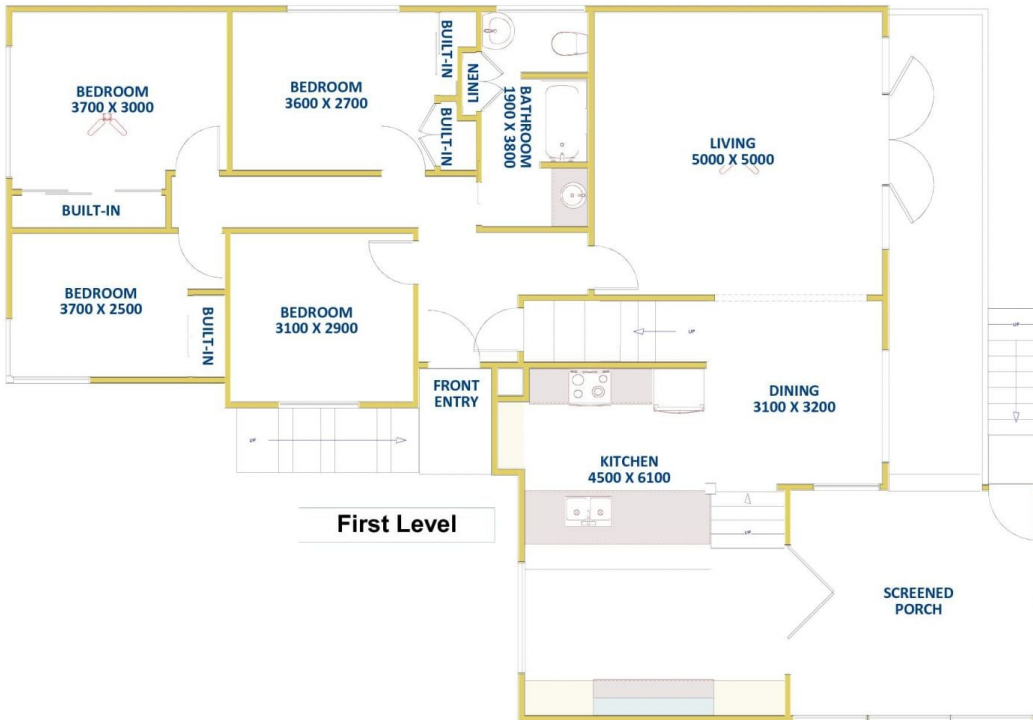

11 Croft Road Eleebana NSW

5  3  1 

This 5-bedroom entertainers home, is in a very highly sought after location, capped off with the most stunning panoramic views of Lake Macquarie and the Eleebana & Warners Bay area.

The top floor is recently renovated, with those views provided through it's own dedicated living space & bedroom that has a walk in wardrobe, split system air conditioning & modern ensuite. The ensuite features a stunning bath, shower, W/C & his and her vanity. The top floor living space featuring a beautiful new gas fireplace, opens to a large balcony, with an outdoor spa also available to help take in the best views that Lake Macquarie has to offer!

FLOOR DIAGRAM
****NOT TO SCALE****
 This drawing has been prepared for marketing purposes.
 Dimensions are a guide only.

11 Croft Road, ELEEBANA

Lower Ground Level