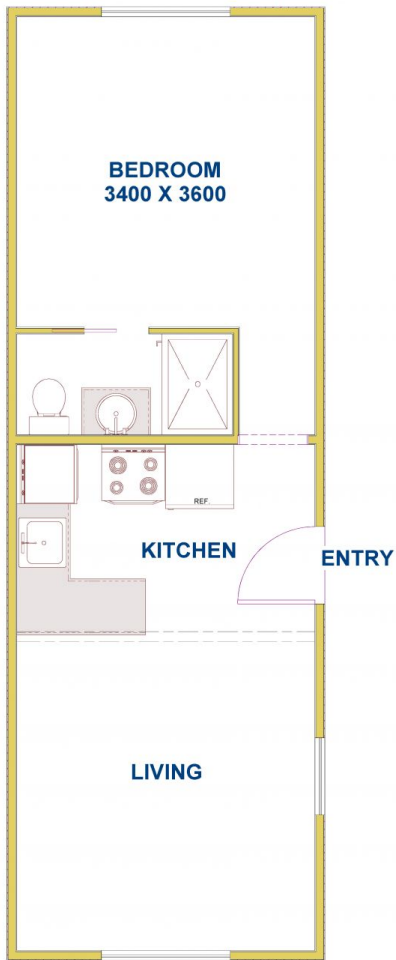

11A Canara Place North Lambton NSW

1  1  1 

Within seconds walking to the university you will find this self contained one bedroom granny flat with modern bathroom. Features gas cooking, fridge, dishwasher and front loading washing machine. This property comes fully furnished so all you will need to do is move straight in.

**11a Canara Place,
NORTH LAMBTON**

Granny Flat

FLOOR DIAGRAM

****NOT TO SCALE****

This drawing has been prepared for marketing purposes.

Dimensions are a guide only.