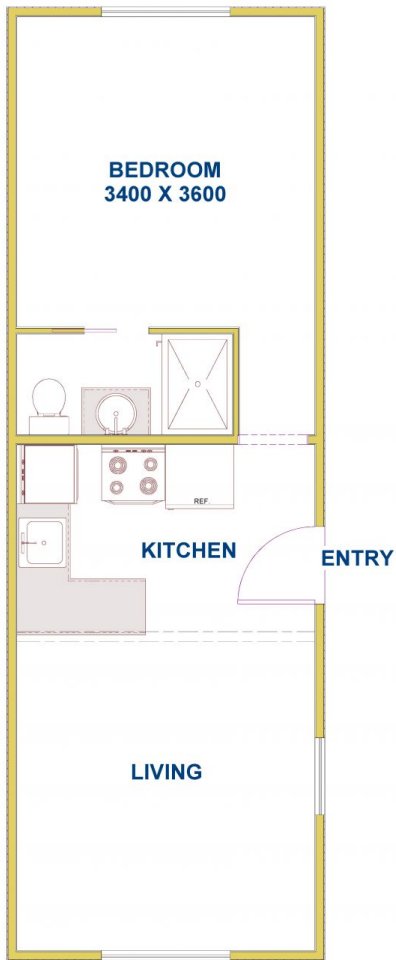

11A Canara Place North Lambton NSW

1 1 1

Within close walking range to the university you will find this self contained one bedroom granny flat with a modern bathroom and full sized kitchen. Features gas cooking, fridge, dishwasher and front loading washing machine. This property comes semi furnished and water included in the rental price.

water included

Type : Unit

View : <https://www.reecerealty.com.au/lease/nsw/newcastle-region/north-lambton/residential/unit/7611960>

Lauren Kirk
02 4950 2025

**11a Canara Place,
NORTH LAMBTON**

Granny Flat

FLOOR DIAGRAM

****NOT TO SCALE****

This drawing has been prepared for marketing purposes.

Dimensions are a guide only.