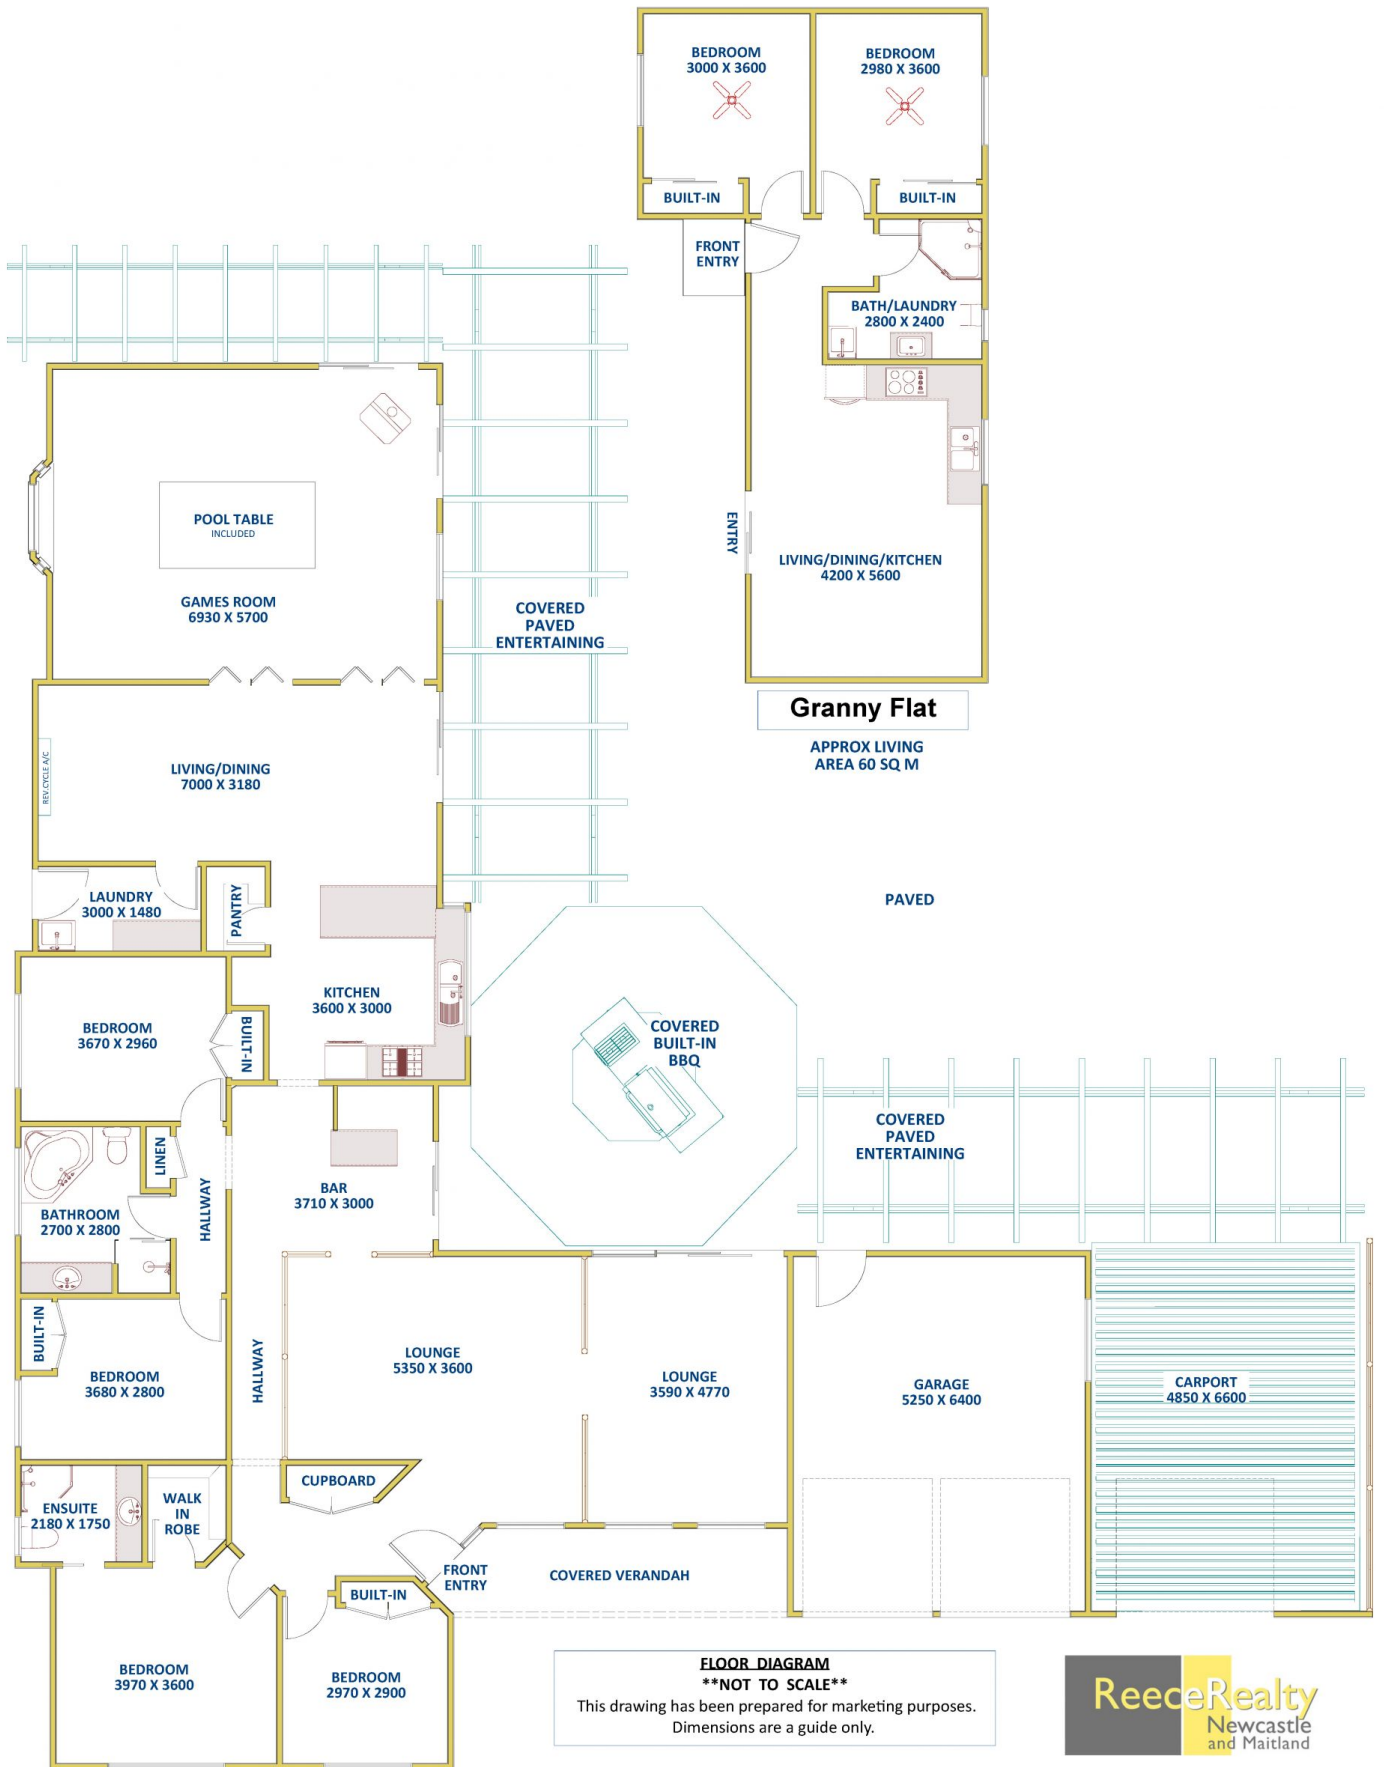

## 33 Kyamba Crescent Maryland NSW

6 3 4

Welcome to the house that just keeps on giving! Set on a landscaped 1061m<sup>2</sup> block this extensive home is designed for entertaining family & friends with 4 bedrooms, 2 bathrooms, multiple living spaces plus a games room complete with full size pool table & combustion fire. Add to all of this a fully self contained 2 bedroom granny flat and here you have your entertainer and earner.

Entry into the main dwelling from the covered front porch takes you into a spacious formal lounge & dining room. Continue through to the bar and on to a large kitchen with gas cooking, walk in pantry and wide benches including breakfast bar which faces the generous family room with reverse cycle air conditioning. At the rear of the home is the grand games room. Brick walls, combustion fire, bay window seat and large windows create an inviting environment for those memorable gatherings we love to

**Land Size** : 1061 sqm

**View** : <https://www.reecerealty.com.au/sale/nsw/newcastle-region/maryland/residential/house/7604757>

**Allen Reece**  
02 4950 2025

**FLOOR DIAGRAM**  
**\*\*NOT TO SCALE\*\***  
 This drawing has been prepared for marketing purposes.  
 Dimensions are a guide only.

**33 Kyamba Crescent, MARYLAND**

APPROX LIVING AREA 258 SQ M