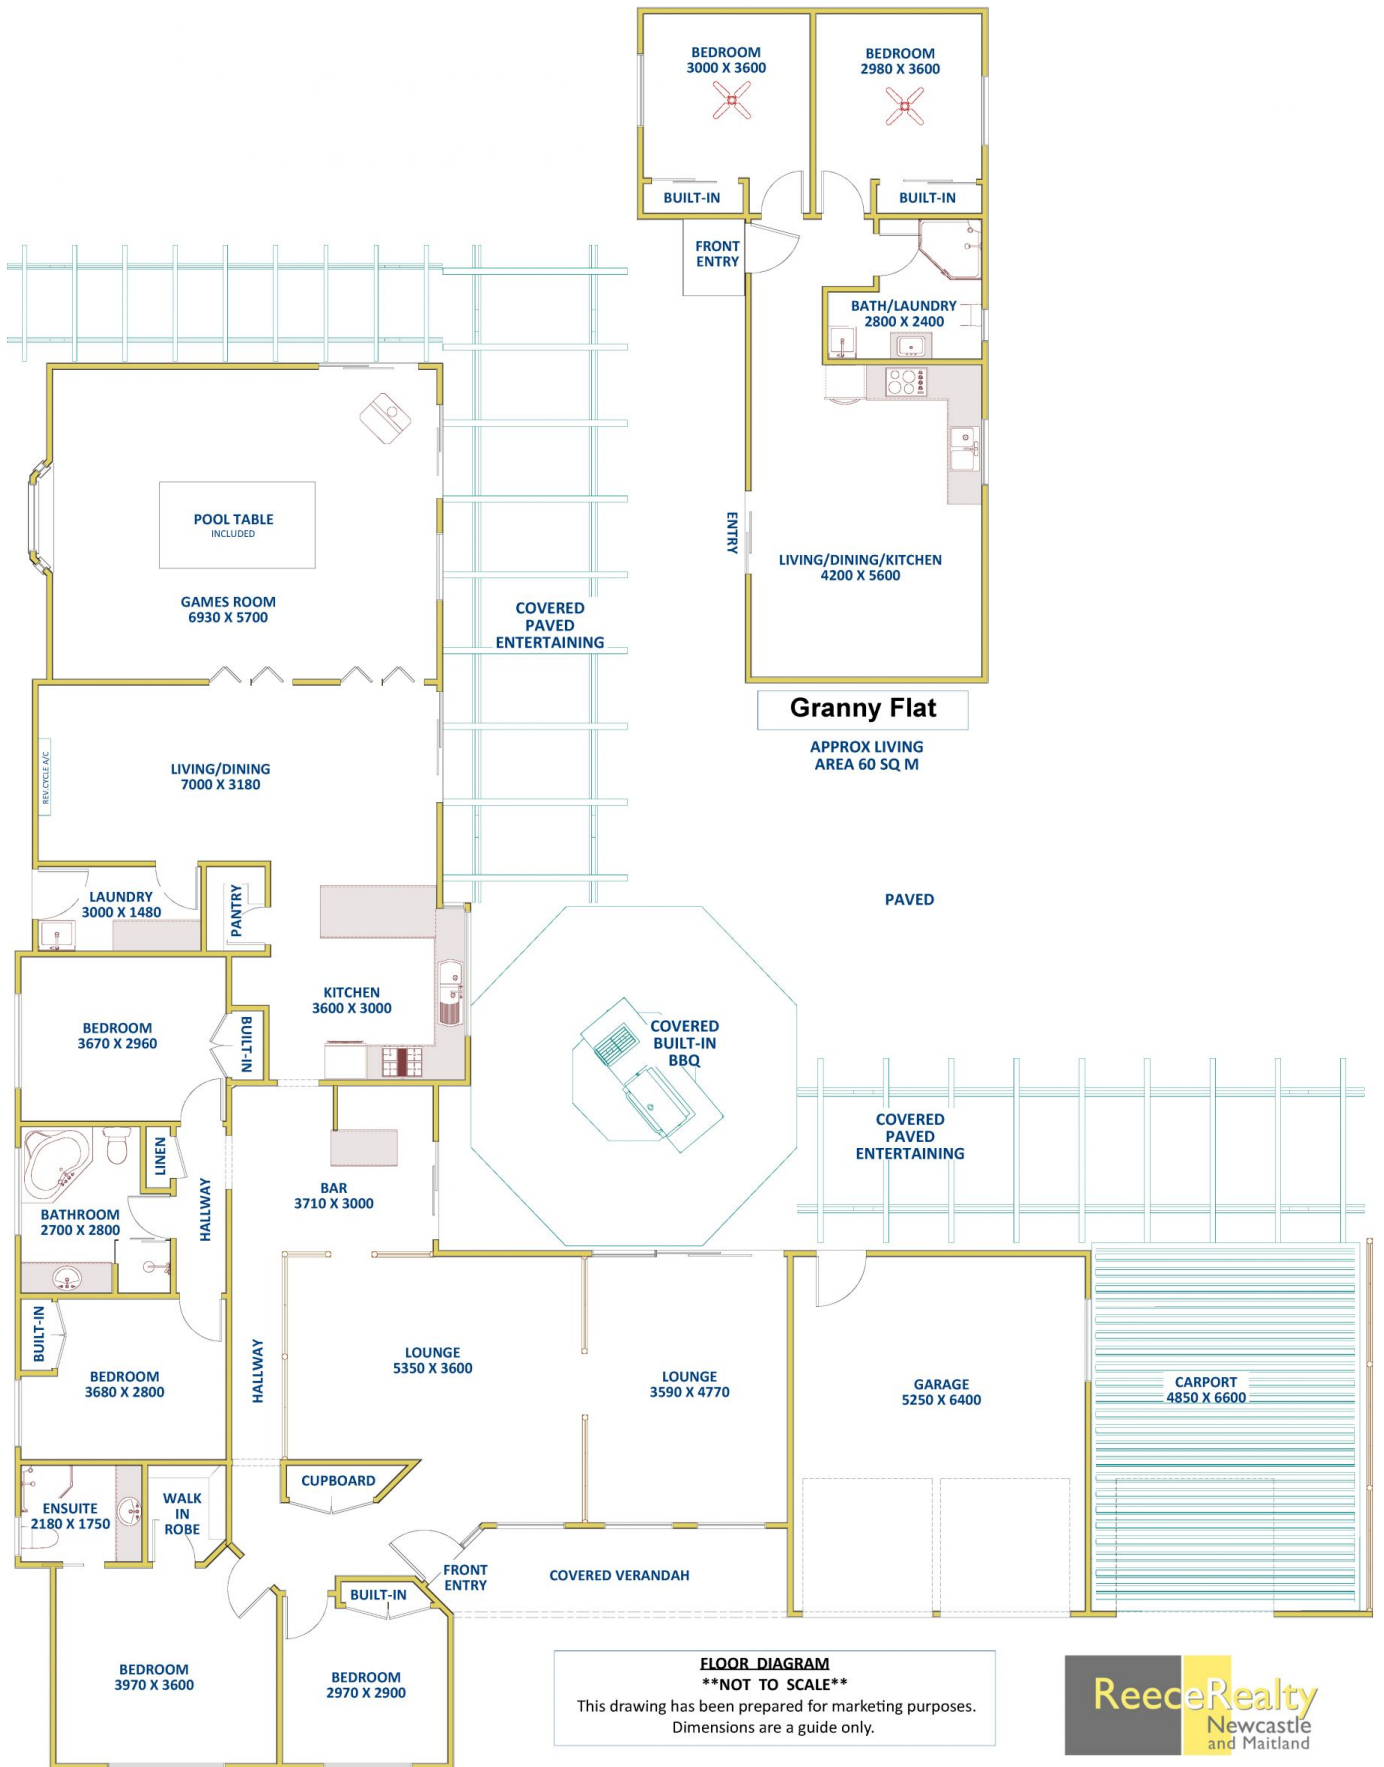

33 Kyamba Crescent Maryland NSW

6 3 4

Welcome to the house that just keeps on giving! Set on a landscaped 1061m² block this extensive home is designed for entertaining family & friends with 4 bedrooms, 2 bathrooms, multiple living spaces plus a games room complete with full size pool table & combustion fire. Add to all of this a fully self contained 2 bedroom granny flat and here you have your entertainer and earner.

Entry into the main dwelling from the covered front porch takes you into a spacious formal lounge & dining room. Continue through to the bar and on to a large kitchen with gas cooking, walk in pantry and wide benches including breakfast bar which faces the generous family room with reverse cycle air conditioning. At the rear of the home is the grand games room. Brick walls, combustion fire, bay

[For full version visit the website](https://www.reecerealty.com.au/sale/nsw/newcastle-region/maryland/residential/house/7604757)

Type : House
Land Size : 1061 sqm
View : <https://www.reecerealty.com.au/sale/nsw/newcastle-region/maryland/residential/house/7604757>

Allen Reece
02 4950 2025

FLOOR DIAGRAM
****NOT TO SCALE****
 This drawing has been prepared for marketing purposes.
 Dimensions are a guide only.

33 Kyamba Crescent, MARYLAND

APPROX LIVING AREA 258 SQ M